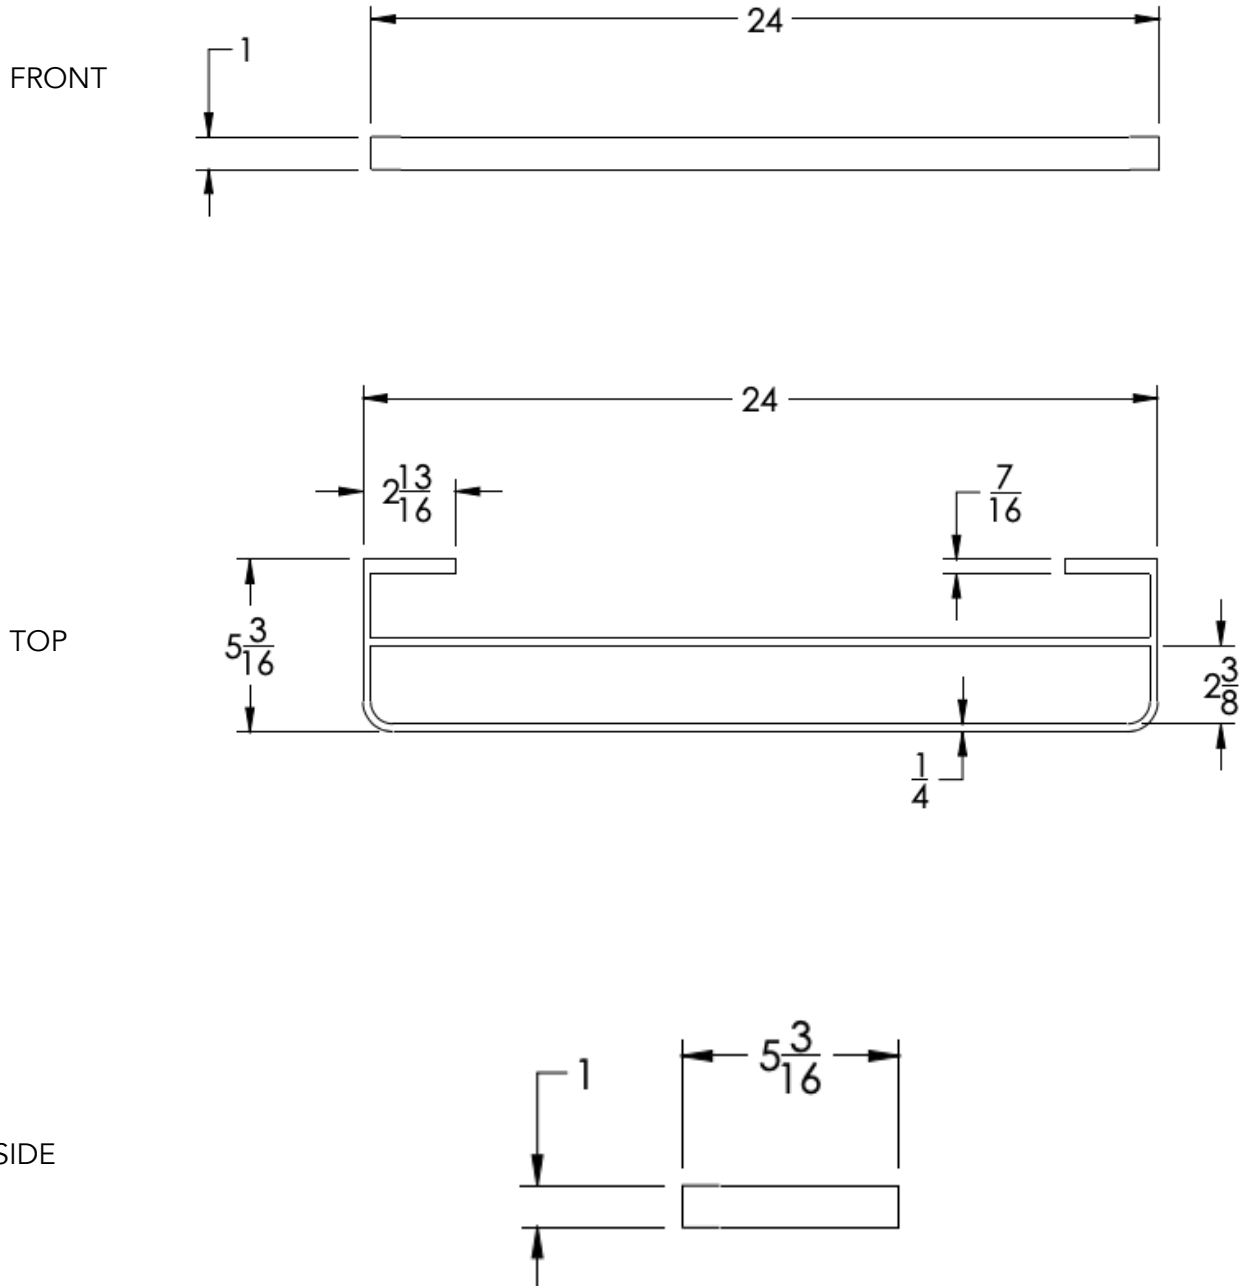

neelnox

LET
THERE
BE **DESIGN.**

FEATURES

- Premium 304 Grade Stainless Steel
- Solid Mount Construction
- Concealed Installation Hardware
- State of the art wall anchors included for installation on Dry wall or Tile

COLLECTION PENINSULAR

TOWEL BAR

Model	Product	Finishes Available
PSL-TWB24-D	Towel Bar	Multiple finishes available. Over 23 finishes to choose from.

FINISHES			
	Polished (-P)	Antique Copper (-ACOP)	Polished Gold (-PGLD)
	Brushed (-B)	Polished Brass (-PBRS)	Brushed Copper (-BCOP)
	Brushed Gold (-BGLD)	Matte White (-WHT)	Brushed Rose Gold (-BRGD)
	Matte Black (-BLK)	Brushed Modern Bronze (-BMBRZ)	Brushed Black (-BRBLK)
	Oil Rubbed Bronze (-ORB)	Glossy White (-GWHT)	Polished Black (-PBLK)
	Brushed Brass (-BBRS)	Polished Rose Gold (-PRGD)	Antique Nickel (-ANKL)
	Brushed Bronze (-BBRZ)	Unlacquered Brass (-UBRS)	Black Nickel (-NKBL)
	Antique Brass (-ABRS)	Polished Nickel (-PNKL)	

Dimensions in inches

NOTE: Dimensions subject to change without notice.