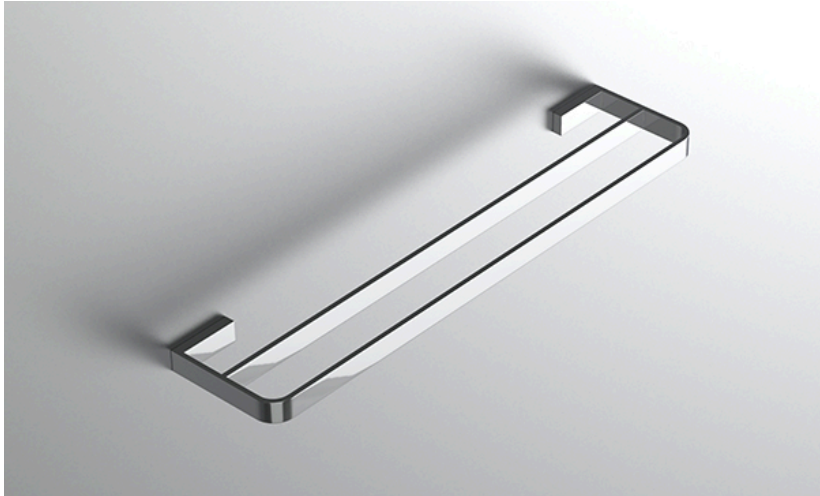

neelnox

LET
THERE
BE **DESIGN.**

FEATURES

- Premium 304 Grade Stainless Steel
- Solid Mount Construction
- Concealed Installation Hardware
- State of the art wall anchors included for installation on Dry wall or Tile

COLLECTION PENINSULAR

TOWEL BAR

Model	Product	Finishes Available
PSL-TWB24-D	Towel Bar	Multiple finishes available. Over 23 finishes to choose from.

FINISHES			
	Polished (-P)	Antique Copper (-ACOP)	Polished Gold (-PGLD)
	Brushed (-B)	Polished Brass (-PBRS)	Brushed Copper (-BCOP)
	Brushed Gold (-BGLD)	Matte White (-WHT)	Brushed Rose Gold (-BRGD)
	Matte Black (-BLK)	Brushed Modern Bronze (-BMBRZ)	Brushed Black (-BRBLK)
	Oil Rubbed Bronze (-ORB)	Glossy White (-GWHT)	Polished Black (-PBLK)
	Brushed Brass (-BBRS)	Polished Rose Gold (-PRGD)	Antique Nickel (-ANKL)
	Brushed Bronze (-BBRZ)	Unlacquered Brass (-UBRS)	Black Nickel (-NKBL)
	Antique Brass (-ABRS)	Polished Nickel (-PNKL)	